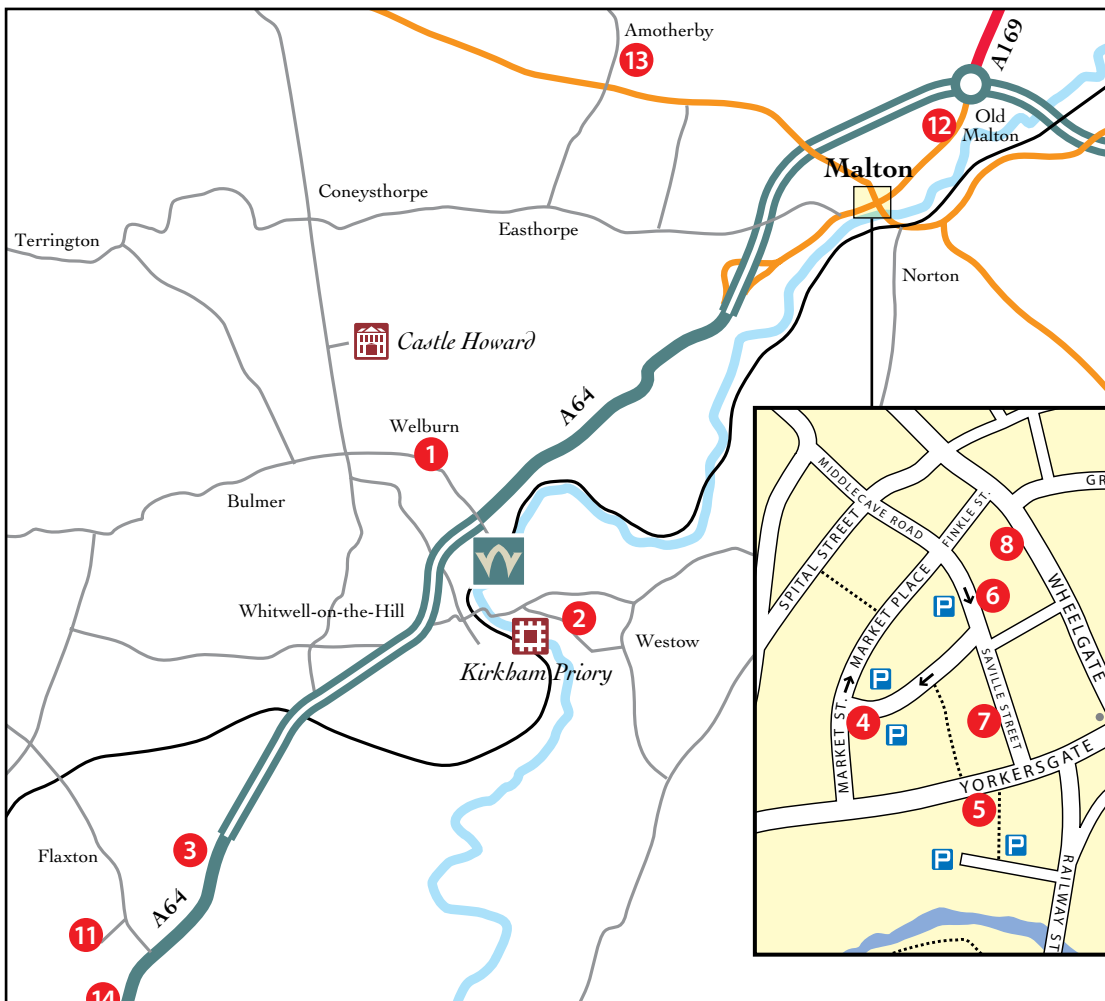

It's advisable to book your table in advance.

Malton Town Plan
Buses run directly between Welburn Lodge to Railway Street in Malton.